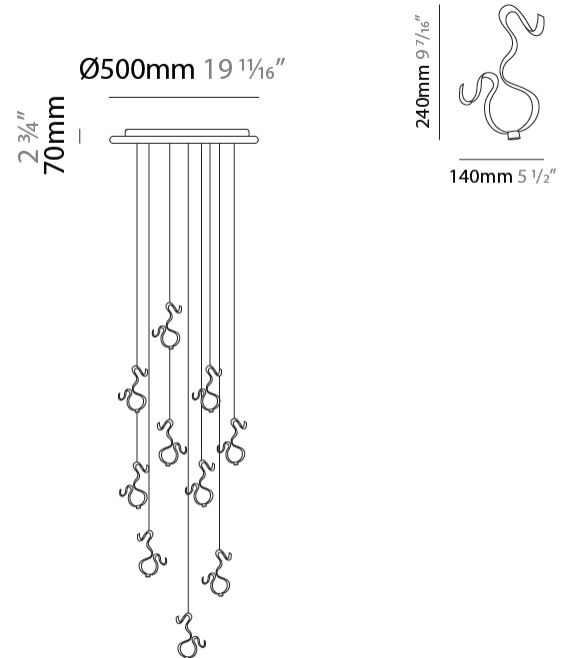

SCROLL SUSPENSION

D131576-

base number Finish
Options

PROJECT
TYPE
SPECIFIER
QUANTITY
DATE

1. To build a product code in our configurator select the specify button on the base model # product page
2. To build a manual product code on this datasheet choose from the options listed below in blue font and add the suffix to the base model #

GENERAL

Series: Scroll
Partner: Knikerboker
Division: Design
Installation: Suspension
Product Type: Pendant
Mounting Location: Ceiling
Light Distribution: Indirect

PHYSICAL

Shape: Curves
Diameter (mm): 500
Diameter (in): 19 1/16
Height (mm): 1500
Height (in): 59 1/16
Fixture Finish: EWH / EBK / MAN / COF / PRD / SLF / GLF / CLF / BRL
Fixture Material: Aluminum

ELECTRICAL

Lamp Type: LED
Input Wattage (W): 32
Dimming: Non-Dimming / Phase Dimming (120vac Only)
Driver Included: Yes
Driver Location: Integrated
Driver Type: Constant Current - Universal
Driver Class: Class 2
Input Voltage (V): 120 - 277
Constant Current (MA): 500

LED

Color Temperature (°K): 3000
Max. Delivered Lumen (lm): 8400
CRI: >85 CRI
Lamp Life (hrs): 50000

OPTICAL

RATINGS AND CERTIFICATIONS

Certified By: Certified for North American Standards
IP rating: IP20