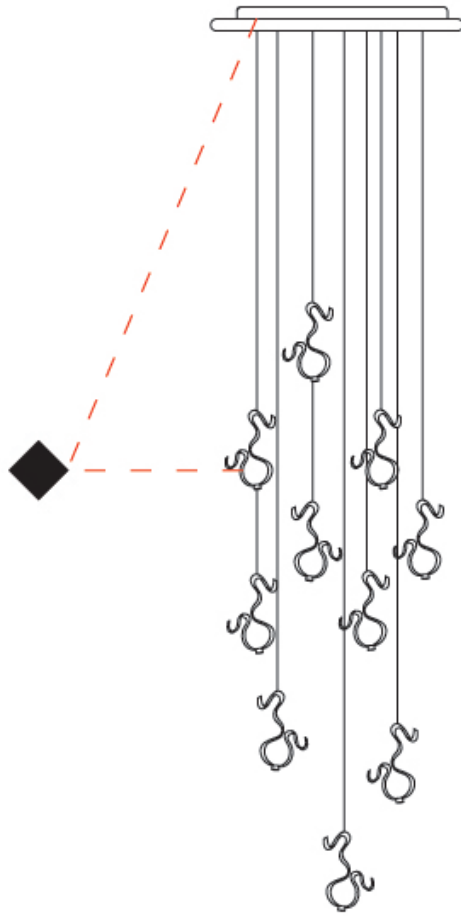

SCROLL SUSPENSION

D131575-

PROJECT	_____
TYPE	_____
SPECIFIER	_____
QUANTITY	_____
DATE	_____

D