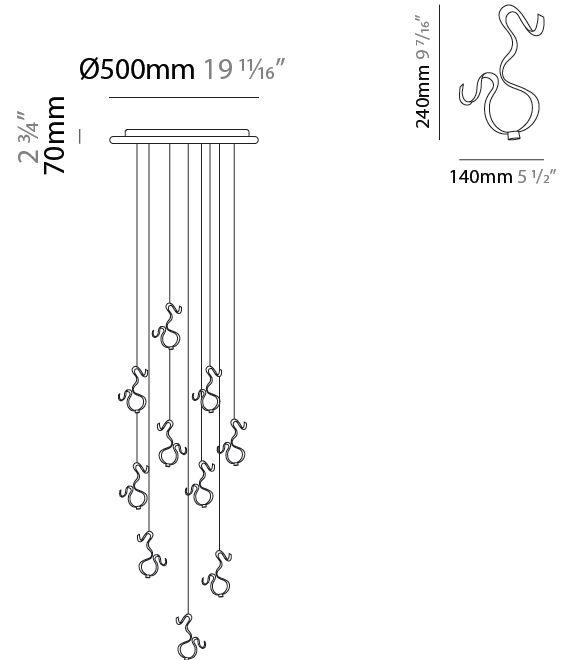

SCROLL SUSPENSION

D131575-

base number Finish
Options

1. To build a product code in our configurator select the specify button on the base model # product page
2. To build a manual product code on this datasheet choose from the options listed below in blue font and add the suffix to the base model #

GENERAL

Series: Scroll
Partner: Knikerboker
Division: Design
Installation: Suspension
Product Type: Pendant
Mounting Location: Ceiling
Light Distribution: Indirect

PHYSICAL

Shape: Curves
Diameter (mm): 500
Diameter (in): 19 11/16
Height (mm): 1500
Height (in): 59 1/16
Fixture Finish: EWH / EBK / MAN / COF / PRD / SLF / GLF / CLF / BRL
Fixture Material: Aluminum

ELECTRICAL

Lamp Type: LED
Input Wattage (W): 20
Dimming: Non-Dimming / Phase Dimming (120vac Only)
Driver Included: Yes
Driver Location: Integrated
Driver Type: Constant Current - Universal
Driver Class: Class 2
Input Voltage (V): 120 - 277
Constant Current (MA): 500

LED

Color Temperature (°K): 3000
Max. Delivered Lumen (lm): 8400
CRI: >85 CRI
Lamp Life (hrs): 50000

OPTICAL

RATINGS AND CERTIFICATIONS

Certified By: Certified for North American Standards
IP rating: IP20

PROJECT
TYPE
SPECIFIER
QUANTITY
DATE